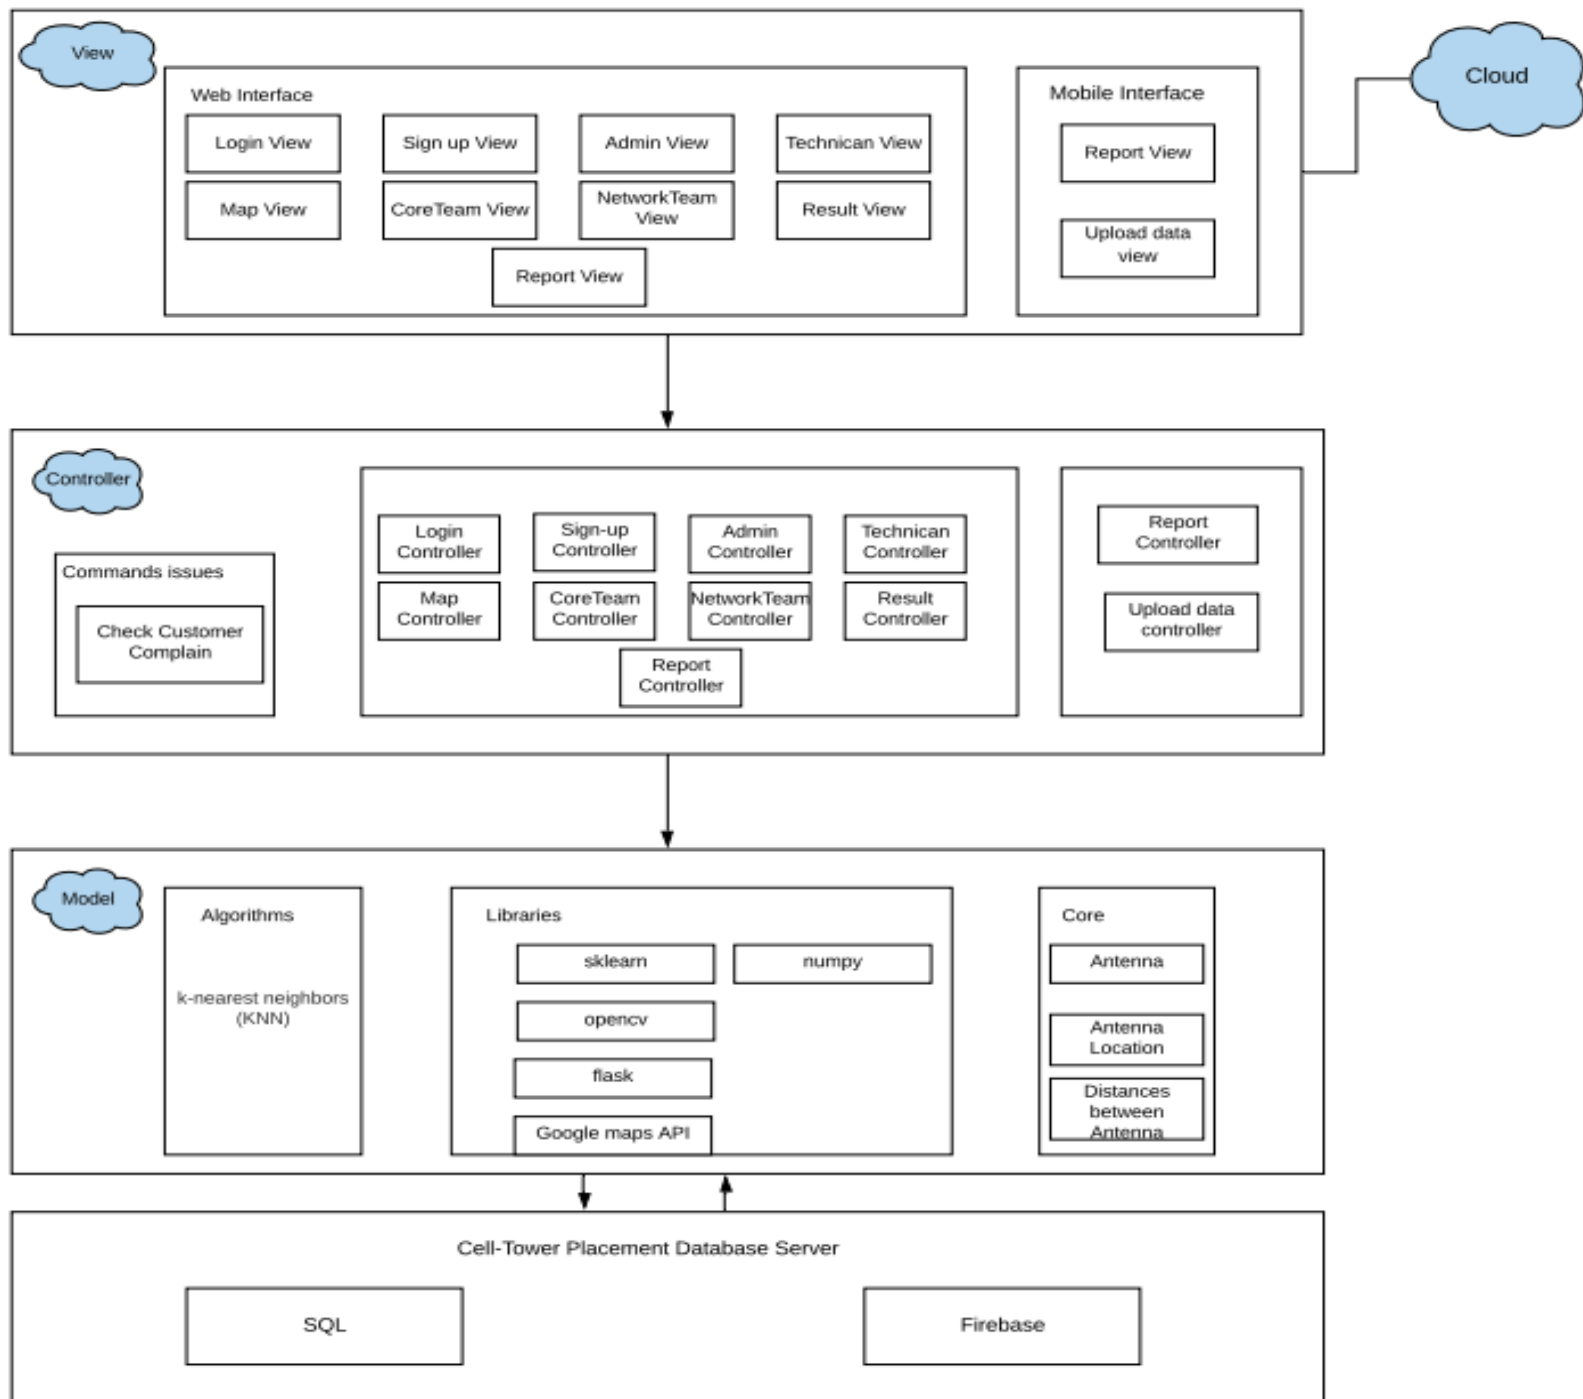

Architecture Design