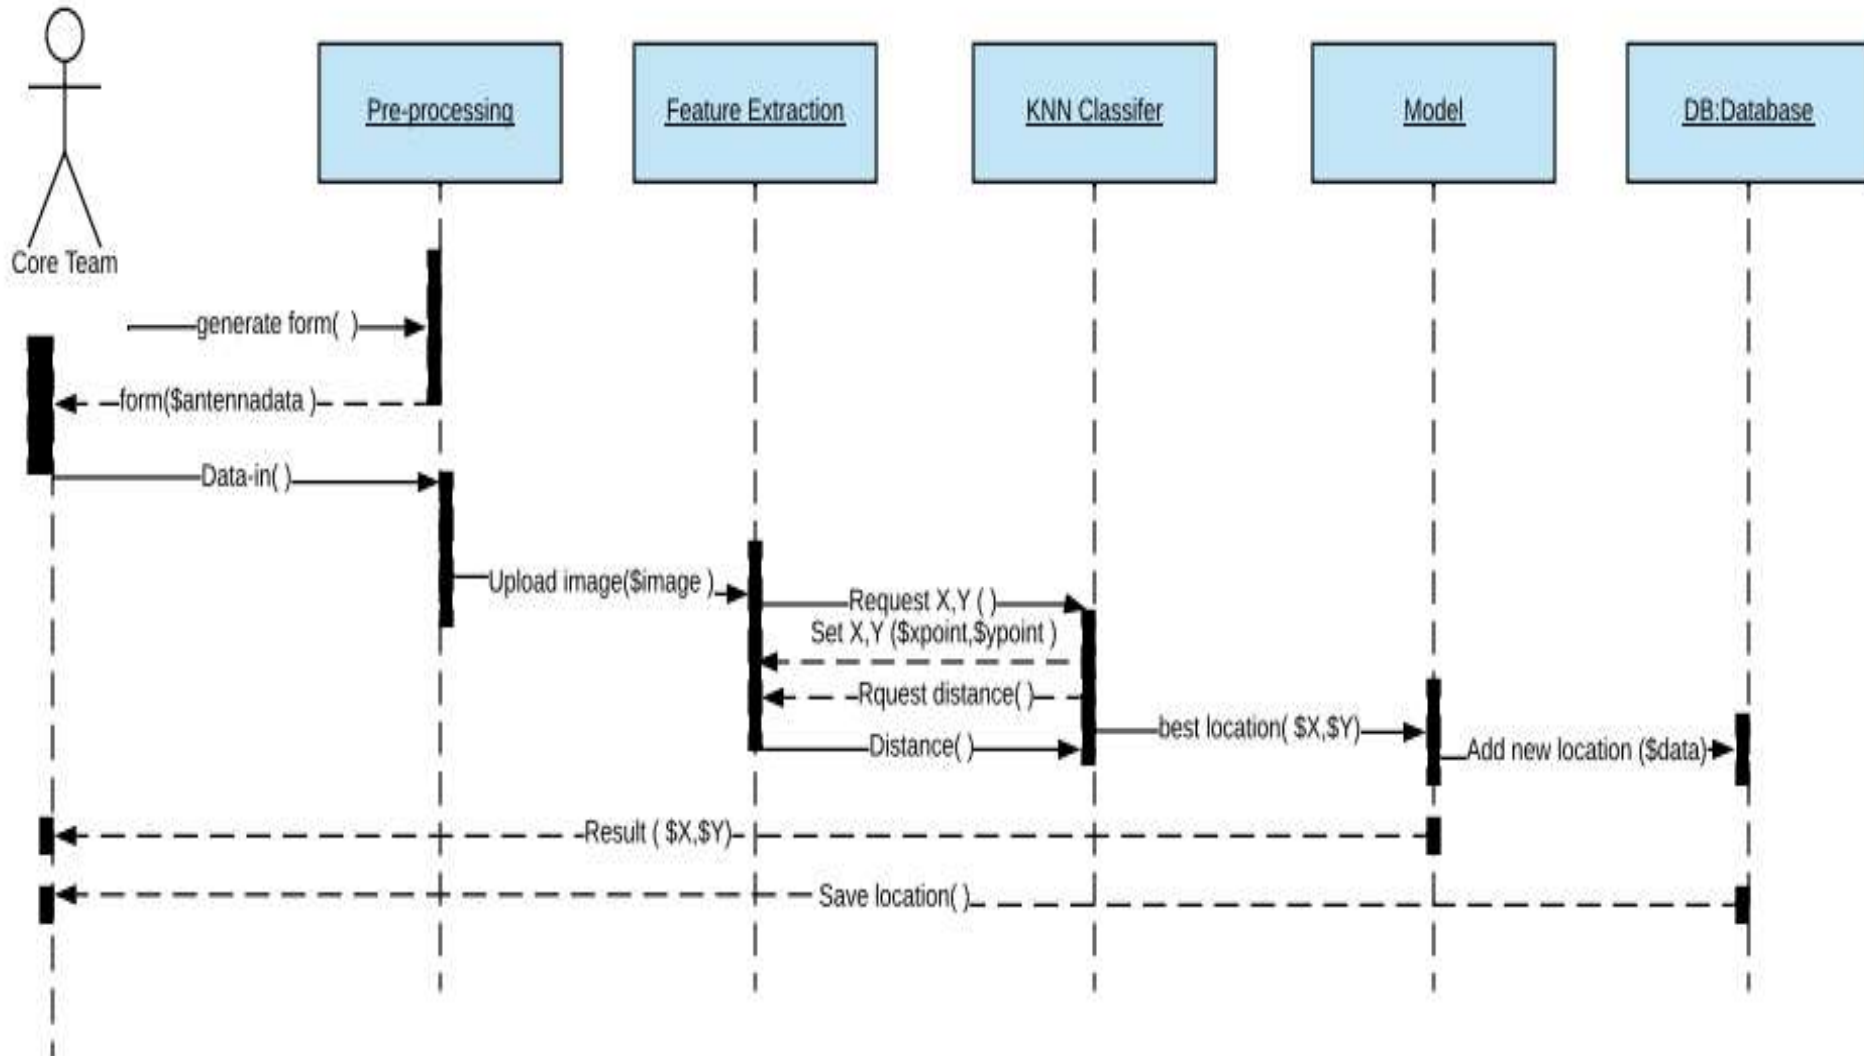

# Introduction

- The main purpose of Cell Tower Placement System is to find the best location for pointing a new antenna.
- To avoid time consuming and help companies to decrease the cost of surveys

# Problem Statement

Finding the **accurate** place to fix over cell tower station costs mobile operators big chunks of money. Our target is to provide **automated** cell tower allocate system

# Sequence Diagram (1/3)