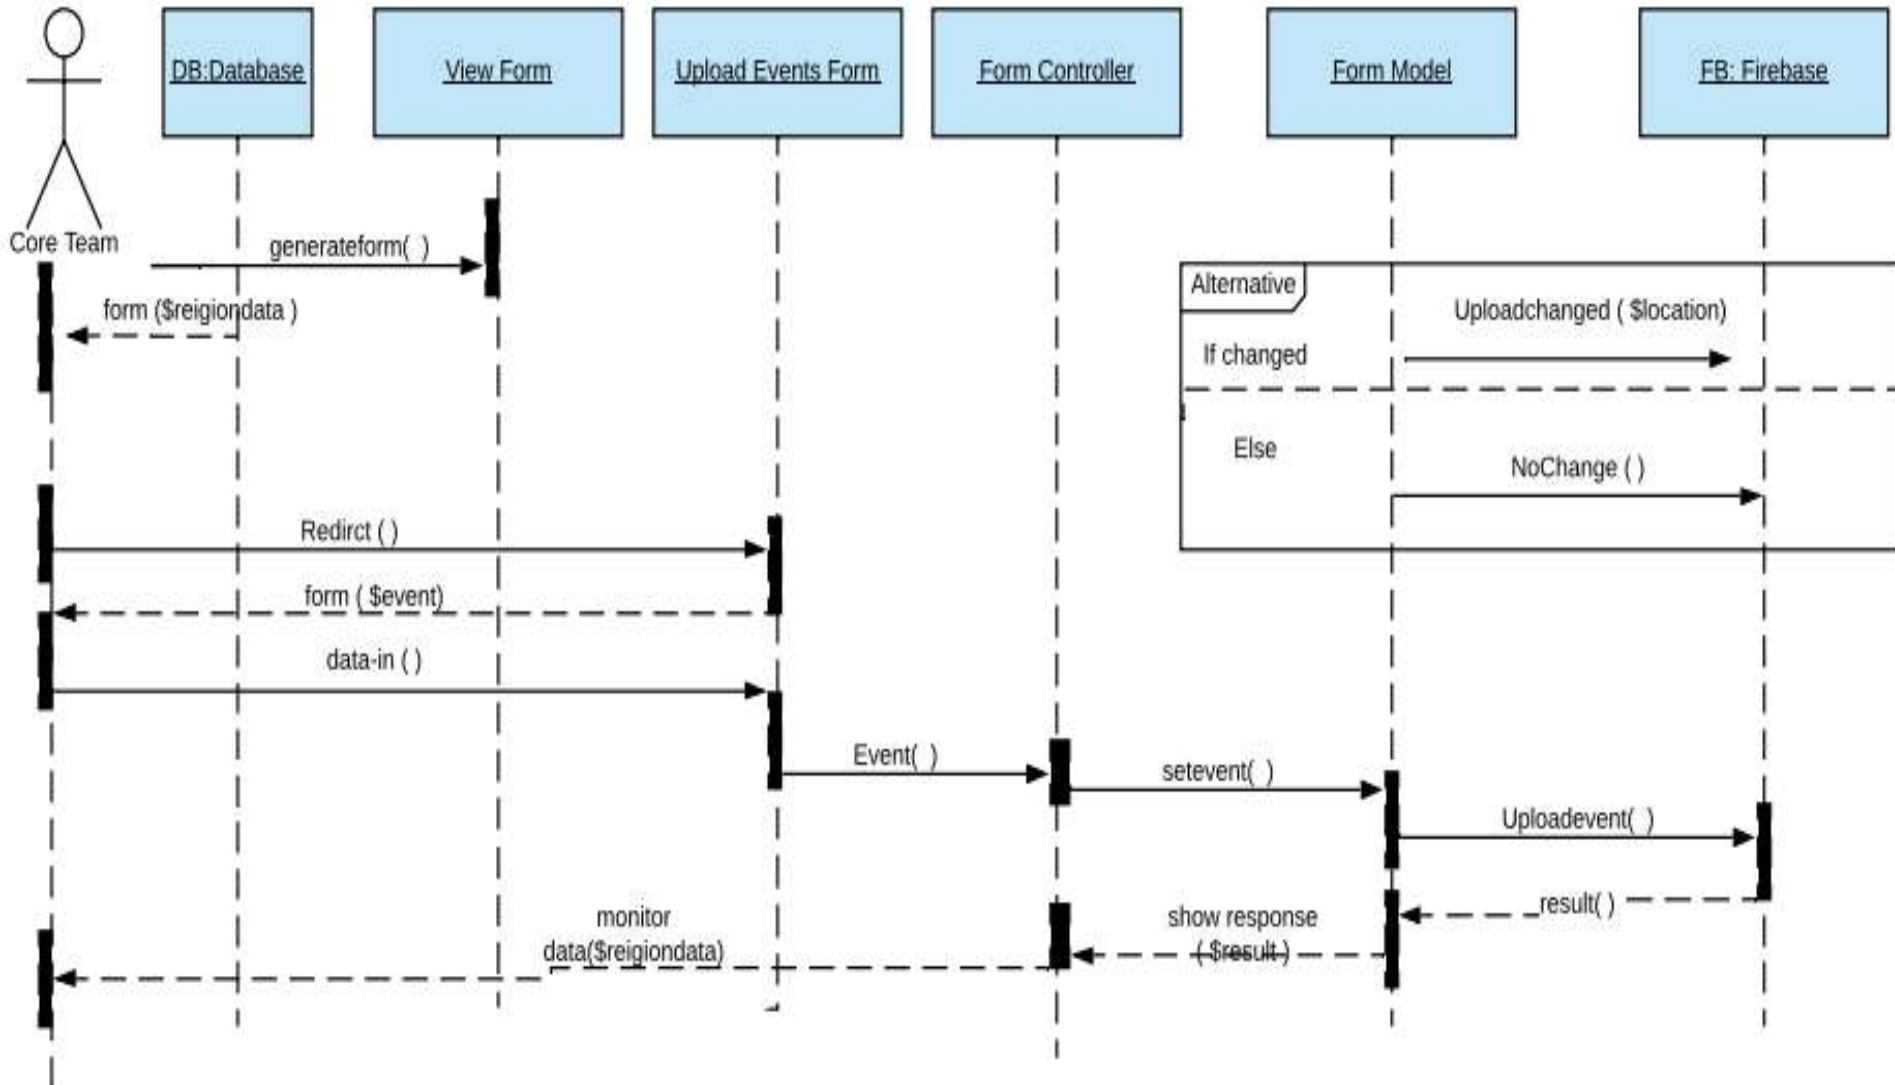

Sequence Diagram (2/3)