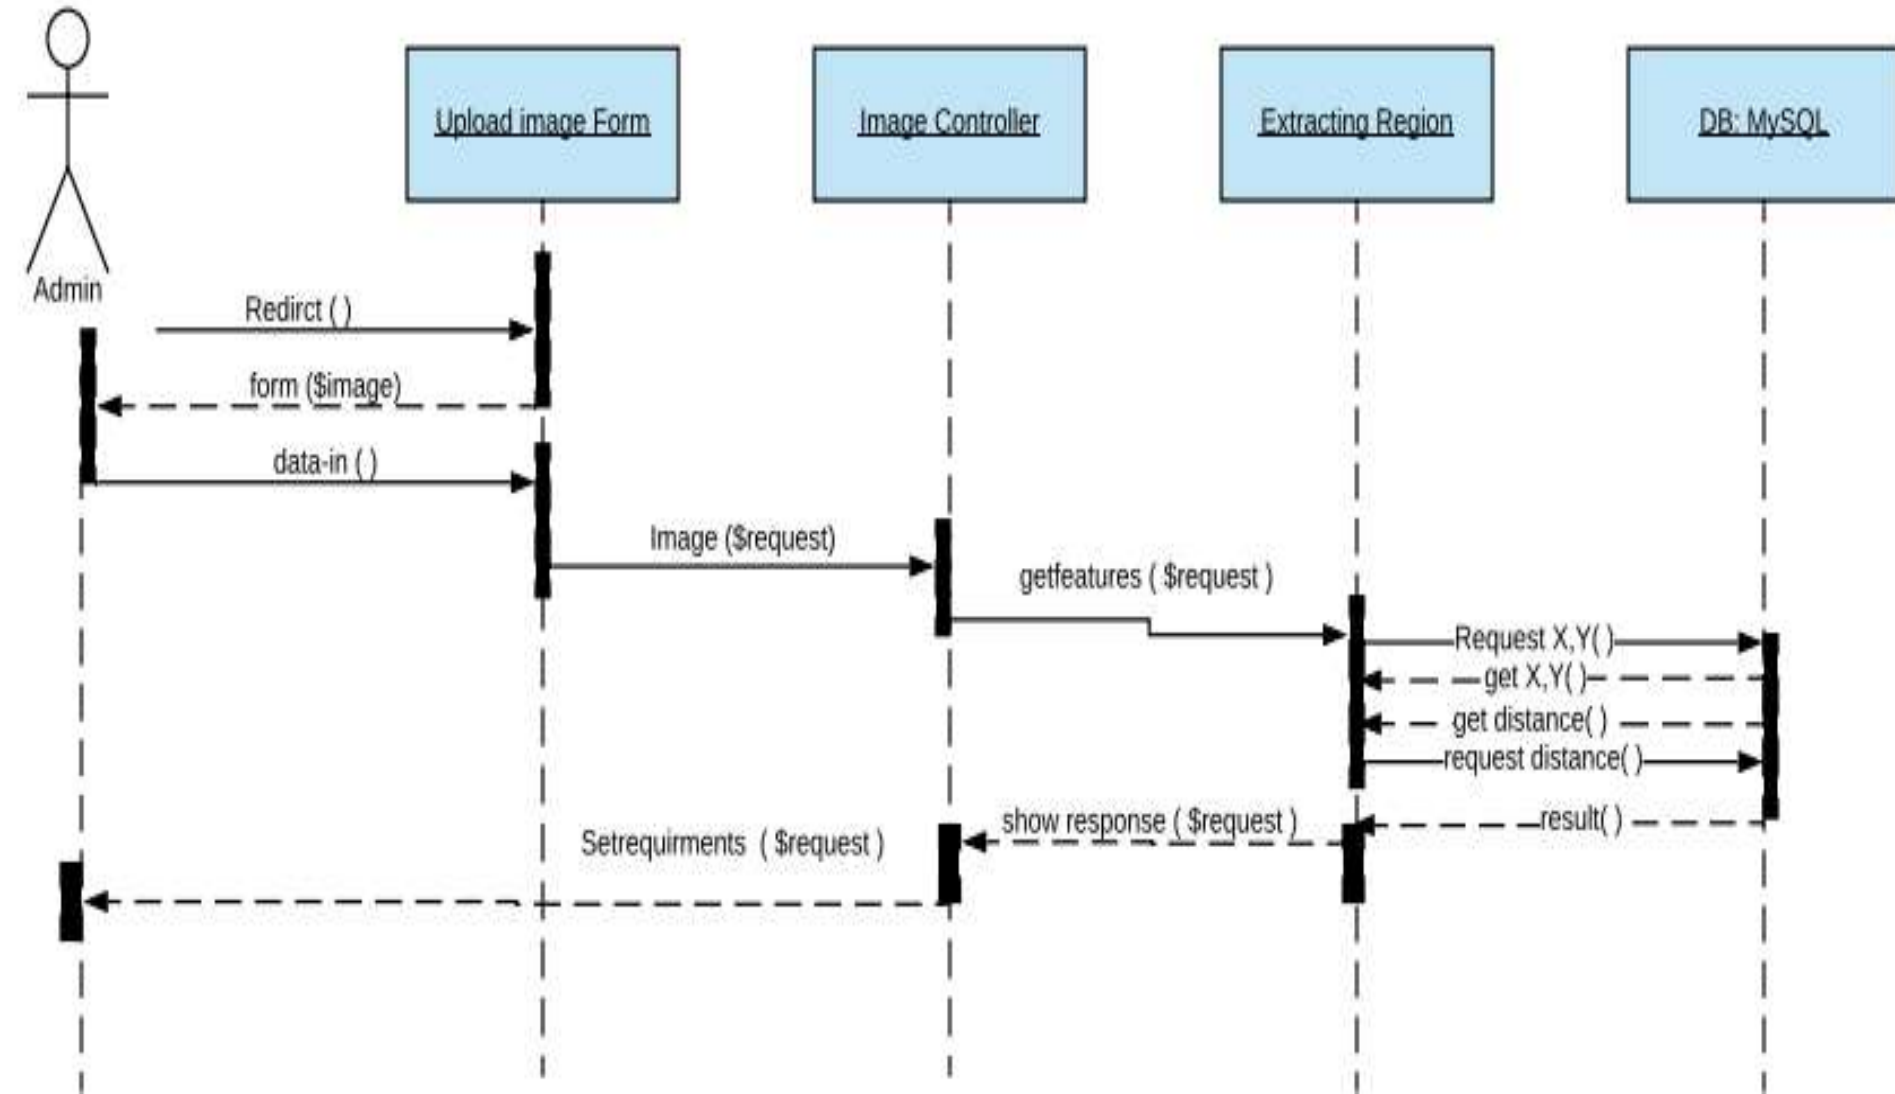

Sequence Diagram (3/3)